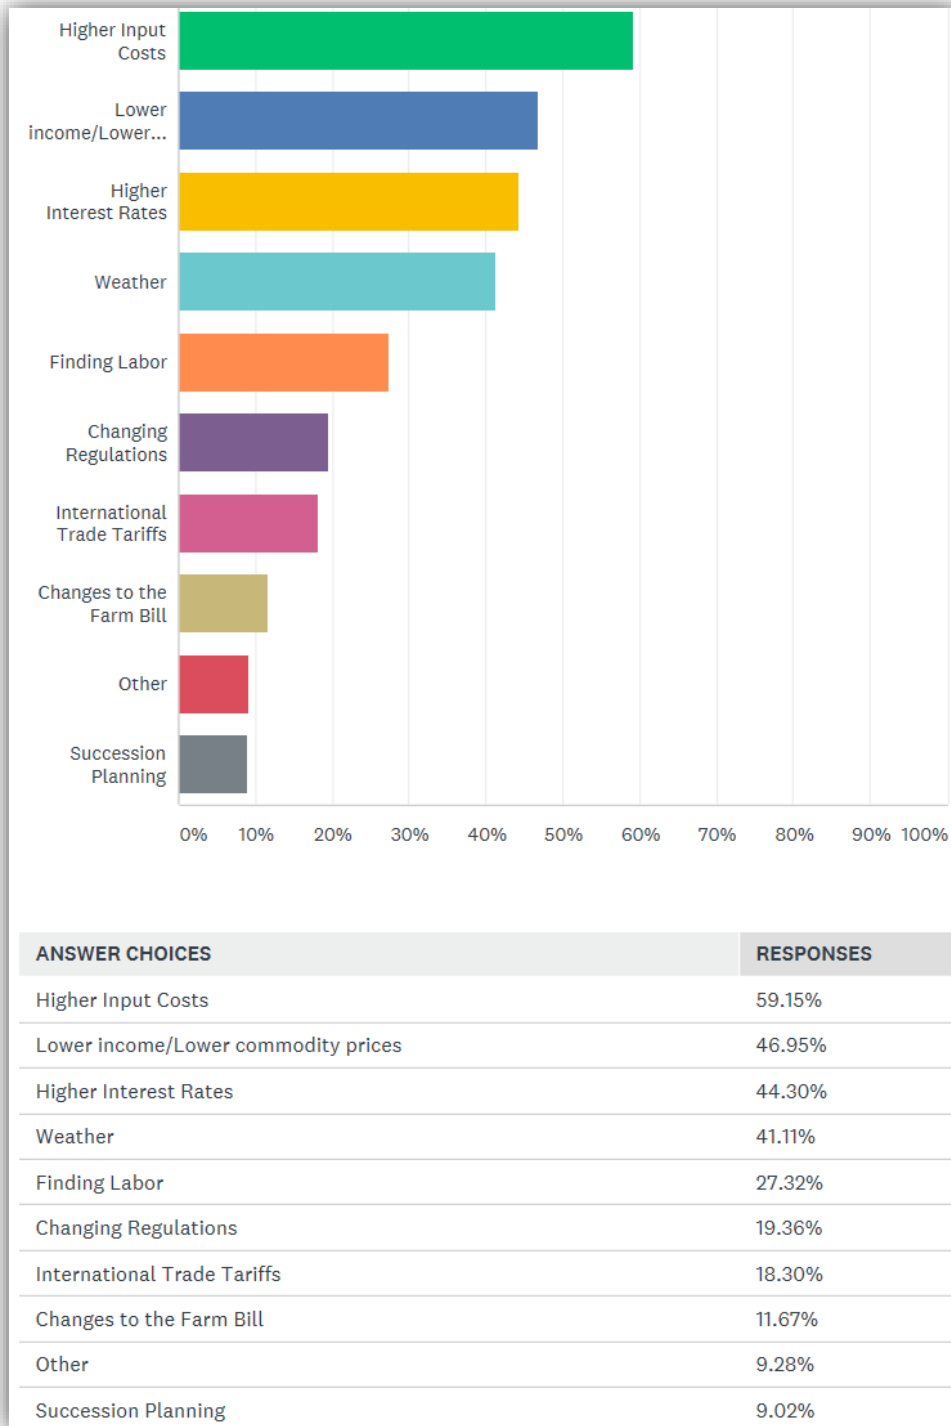

# 2018 STATE OF THE INDUSTRY SURVEY RESULTS

Data derived from 379 online survey responses.

1. Compared to 2017, do you think that 2018 will be a better year or a worse year for your operation?

## 2. What are your top three concerns in the next 12 months?

3. Please choose your top three priorities for the upcoming Farm Bill:

4. How important to your farm operation is dependable access to an efficient and effective agricultural guest worker program?