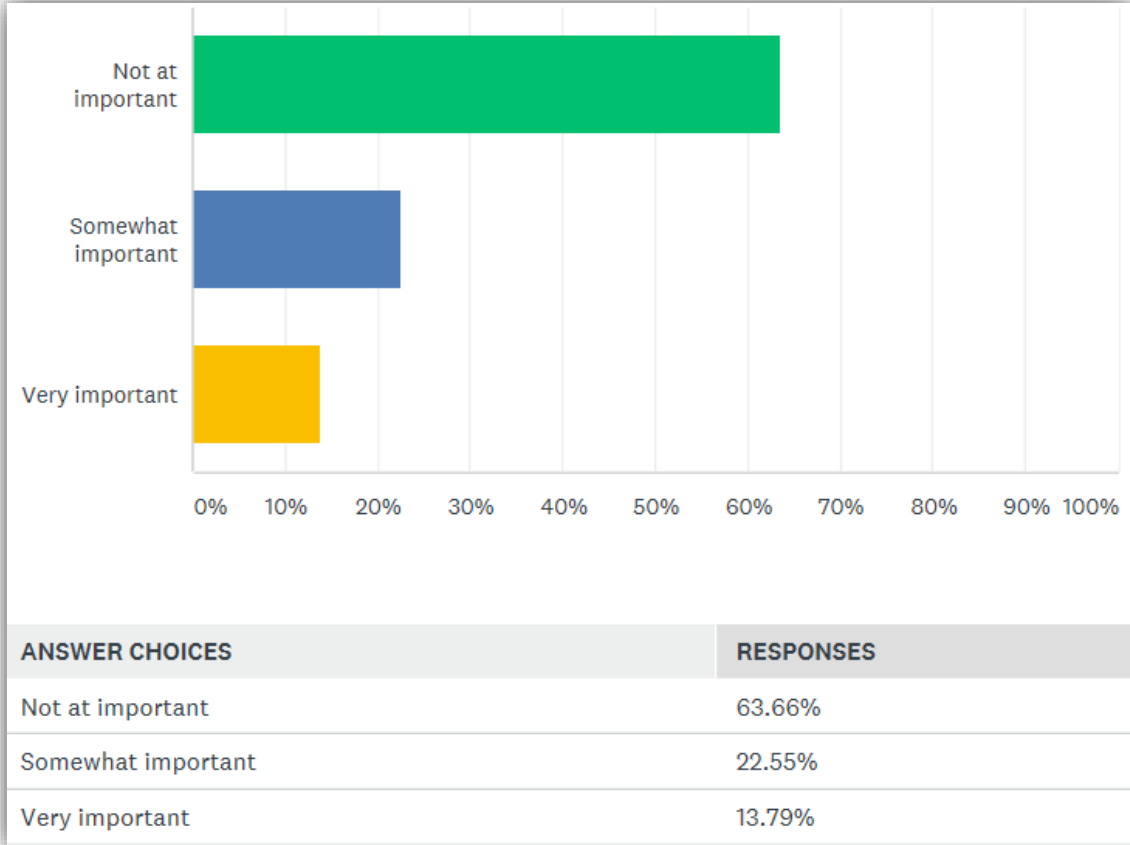

## 2. What are your top three concerns in the next 12 months?

3. Please choose your top three priorities for the upcoming Farm Bill:

4. How important to your farm operation is dependable access to an efficient and effective agricultural guest worker program?

5. Please choose your age group:

Continue the conversation with us about the current state of agriculture on our social media pages!