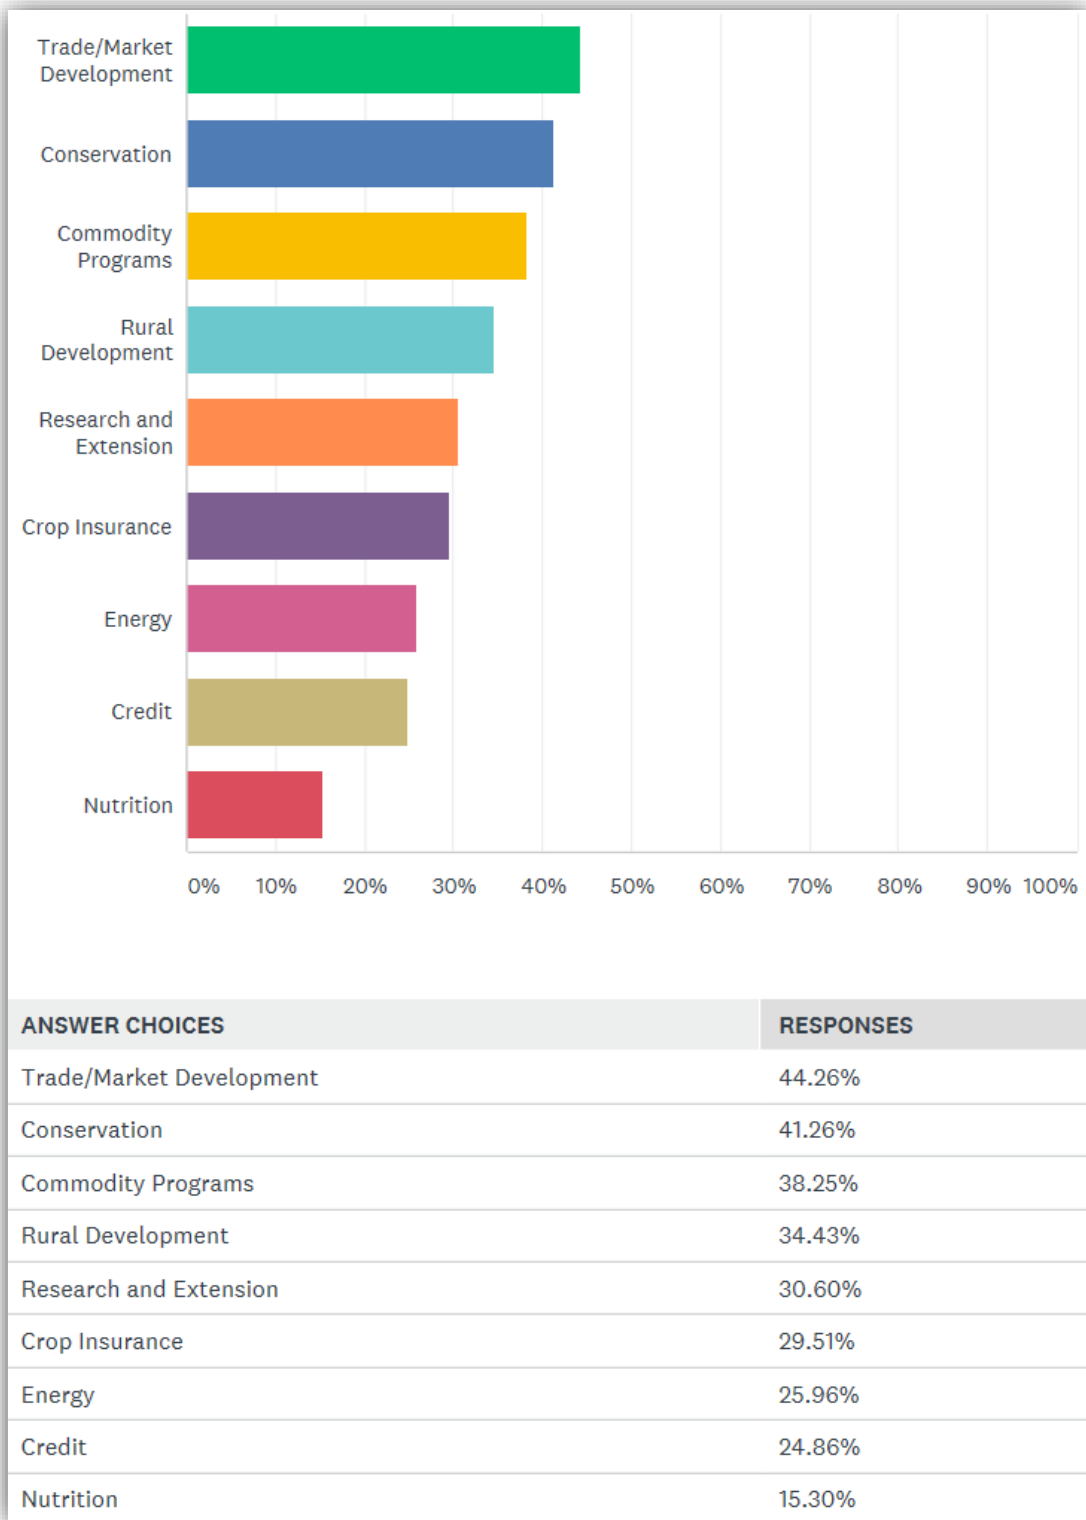

# 2018 STATE OF THE INDUSTRY SURVEY RESULTS

Data derived from 379 online survey responses.

1. Compared to 2017, do you think that 2018 will be a better year or a worse year for your operation?

## 2. What are your top three concerns in the next 12 months?

3. Please choose your top three priorities for the upcoming Farm Bill:

4. How important to your farm operation is dependable access to an efficient and effective agricultural guest worker program?

5. Please choose your age group:

Continue the conversation with us about the current state of agriculture on our social media pages!