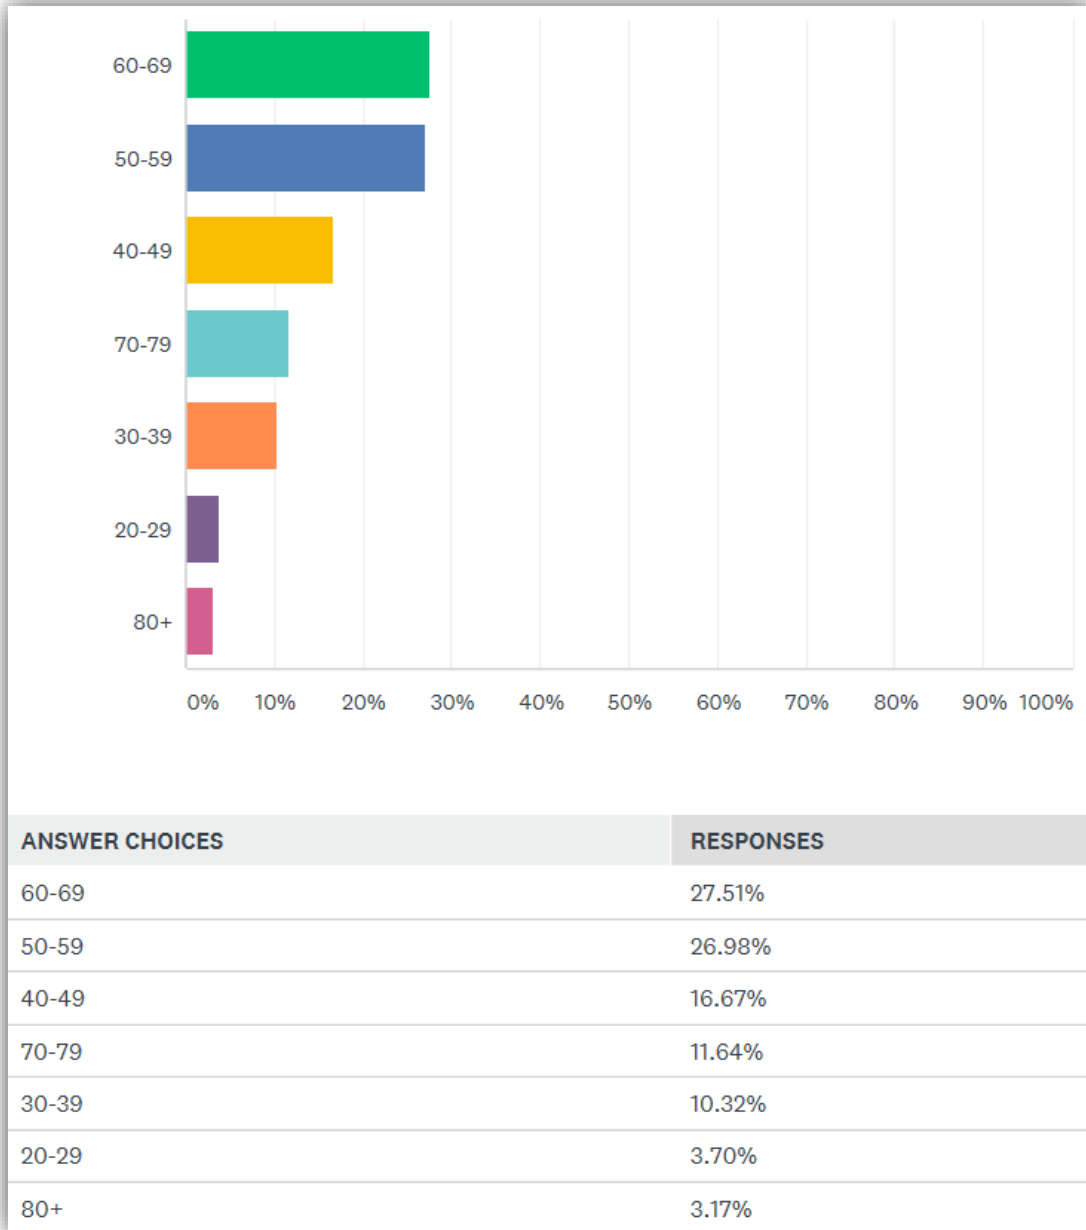

## 2. What are your top three concerns in the next 12 months?

3. Please choose your top three priorities for the upcoming Farm Bill:

4. How important to your farm operation is dependable access to an efficient and effective agricultural guest worker program?

5. Please choose your age group:

Continue the conversation with us about the current state of agriculture on our social media pages!